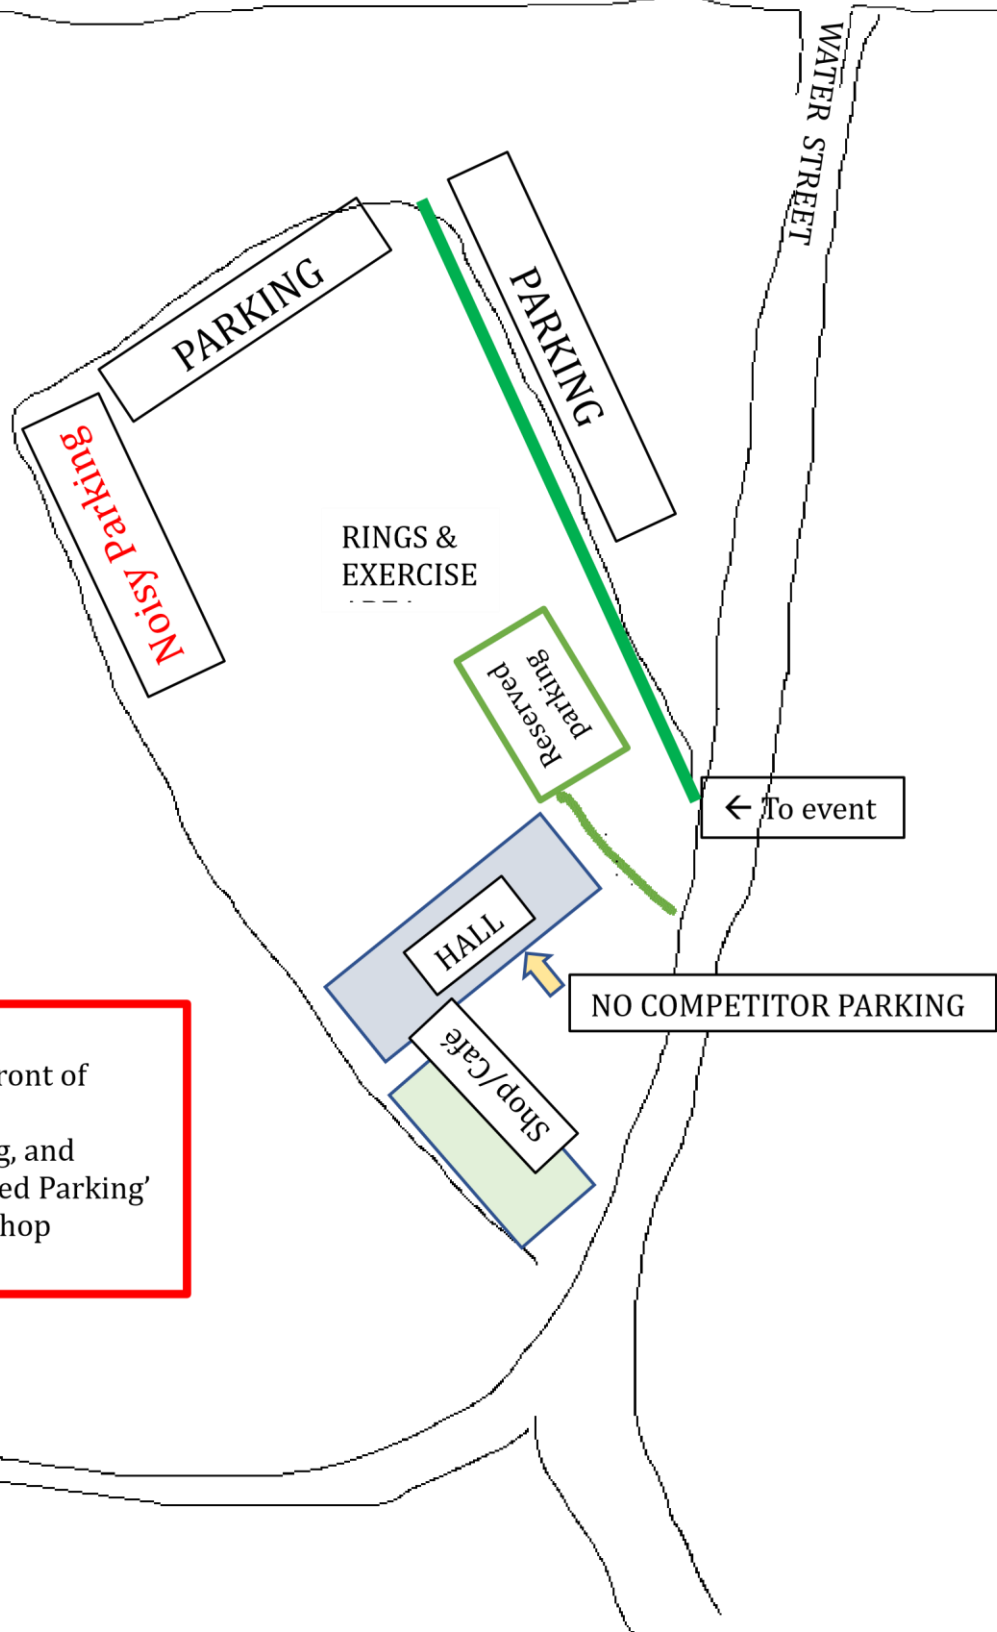

← B3168 (To Ilminster)

→ To A303 (Yeovil)

NOT TO SCALE
No parking allowed in front of Hall/Shop.
Judges, disabled parking, and Camper Vans in 'Reserved Parking' area (access via Hall / Shop carpark).

SATURDAY 11th JULY – CLASS LISTS

Level 1

Walk-through at 7.30am

Judge – Rhia Butler

Scribe – Tanya Butler

Comp No.	Forename	Surname	Dog's name	Breed
1	Wendy	Adam	Moortails Noon Light	Labrador
2	Debbie	Alden	Sherkarl Moonlight Mist	Sheltie
3	Kay	Allen	Torlake Red	BC
5	Sara	Angel	Perfect Pumpkin	Cockapoo
11	Wendy	Baxter	Amber Peri	Beagle X
14	Cheryl	Beasley	Wee Missy Chocolate Drop	Labradoodle
16	Megan	Brown	Novalex in Motion	BC
21	Jacqueline	Cobb	Knytshall Beau Bramble	Norwegian Buhund
24	Keryn	Collins	Blue Sky Runner	WSD
33	Jennifer	Cook	Super Starburst	Crossbreed
34	Jennifer	Cook	Croc Arlo	Pointer X
35	Philip	Culley	Cheeky Chap	Bichon Frise
44	Rebecca	Edgecombe	Farmpiece Downtown Abbey	Border Terrier
50	Shirley	Forkes	Bareacres Tiggy	WSD
51	Victoria	Fraser	Stormbeck Delta Force at Rhedynbryn	BC
61	Gracie	Goldsmith	Karmaristol Nieve	Labrador
65	Caroline	Haggerty	Birnbeck Guinevere	Labrador
67	Stephanie	Heath	Jodame Glitterball	WSD
68	Stephanie	Heath	Kensesqui Cannich	GSP
71	Annie	Hodge	Estee Lady at Swiftbewek	Labrador
72	Bryan	Hollingsworth	Autumnal Girl	BC
79	Megan	Johnston	Wildgales Dee River	Deerhound
81	Robyn	Jones	Coedhelyg as good as it gets	NSDTR
82	Robyn	Jones	Koenens Mr Memphis	BC